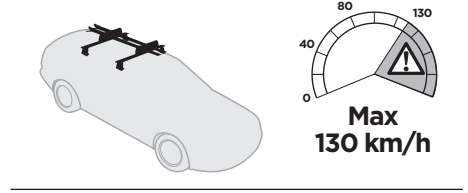

Thule SnowPack 7322

max: x2 x2

Thule SnowPack 7324

max: x2 x4 x4

Thule SnowPack 7326

max: x4 x6 x6