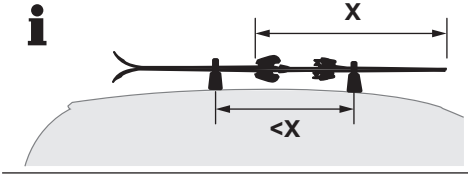

Thule SnowPack 7322

max: x2 x2

Thule SnowPack 7324

max: x2 x4 x4

Thule SnowPack 7326

max: x4 x6 x6